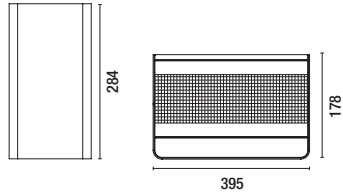

Ophæng

AIRBox L P1

AIRBox L P2

AIRBox L P1

N° GearBox	Watt	Air flux	Acoustic noise	Code
1	13W	22 m3/h	10dBA	81300004

AIRBox L P2

N° GearBox	Watt	Air flux	Acoustic noise	Code
2	26W	44 m3/h	13dBA	81300005

CUSTOM COLOR
(on request)