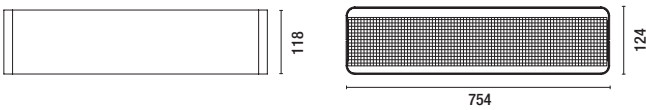

Bord

AIRBox **L **C1****
Bord version

AIRBox **L **C2****
Bord version

AIRBox L C1 Bord version

N° GearBox	Watt	Air flux	Acoustic noise	Code
1	13W	22 m3/h	10dBA	81300001C

AIRBox L C2 Bord version

N° GearBox	Watt	Air flux	Acoustic noise	Code
2	26W	44 m3/h	13dBA	81300002C